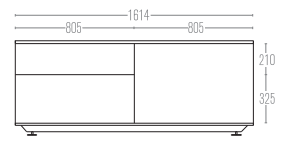

DOUBLE SIDE 2 DRAWERS 1 DOOR