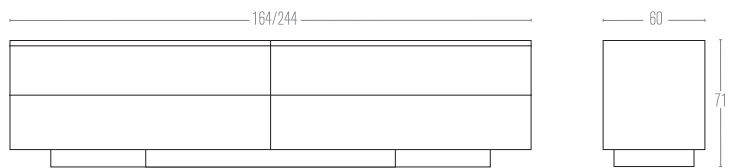

NEXT 2D CONTAINER | 2D DOLAP | 2D CONTENITORE | 2D SCHRANK