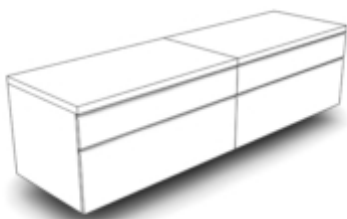

NEXT 2D CONTAINER | 2D DOLAP | 2D CONTENITORE | 2D SCHRANK