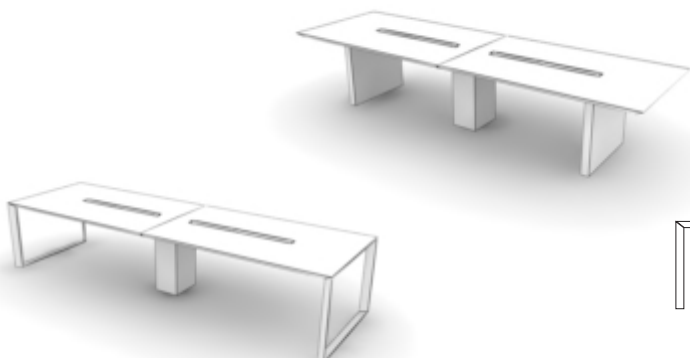

NEXT DOUBLE MEETING DESK | İKİLİ TOPLANTI MASASI | SCRIVANIE RIUNIONE DOPPIE | DOPPELTE BESPRECHUNGTISCHE