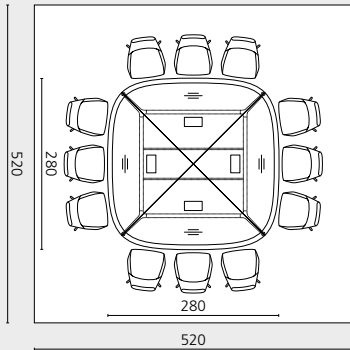

Intelligent glides.

Specially developed single table portals can be optionally integrated into the wood-based table tops. The edges of the segment cut-out and the portal are chamfered in opposite directions so that the gap for the leads looks closed.

Glass top, thickness 10 mm (3/8")

Edge symmetrically curved, table top thickness 26 mm (1")

Layer by layer look
at the table design

Layer by layer look
at the table design

Layer by layer look
at the table design