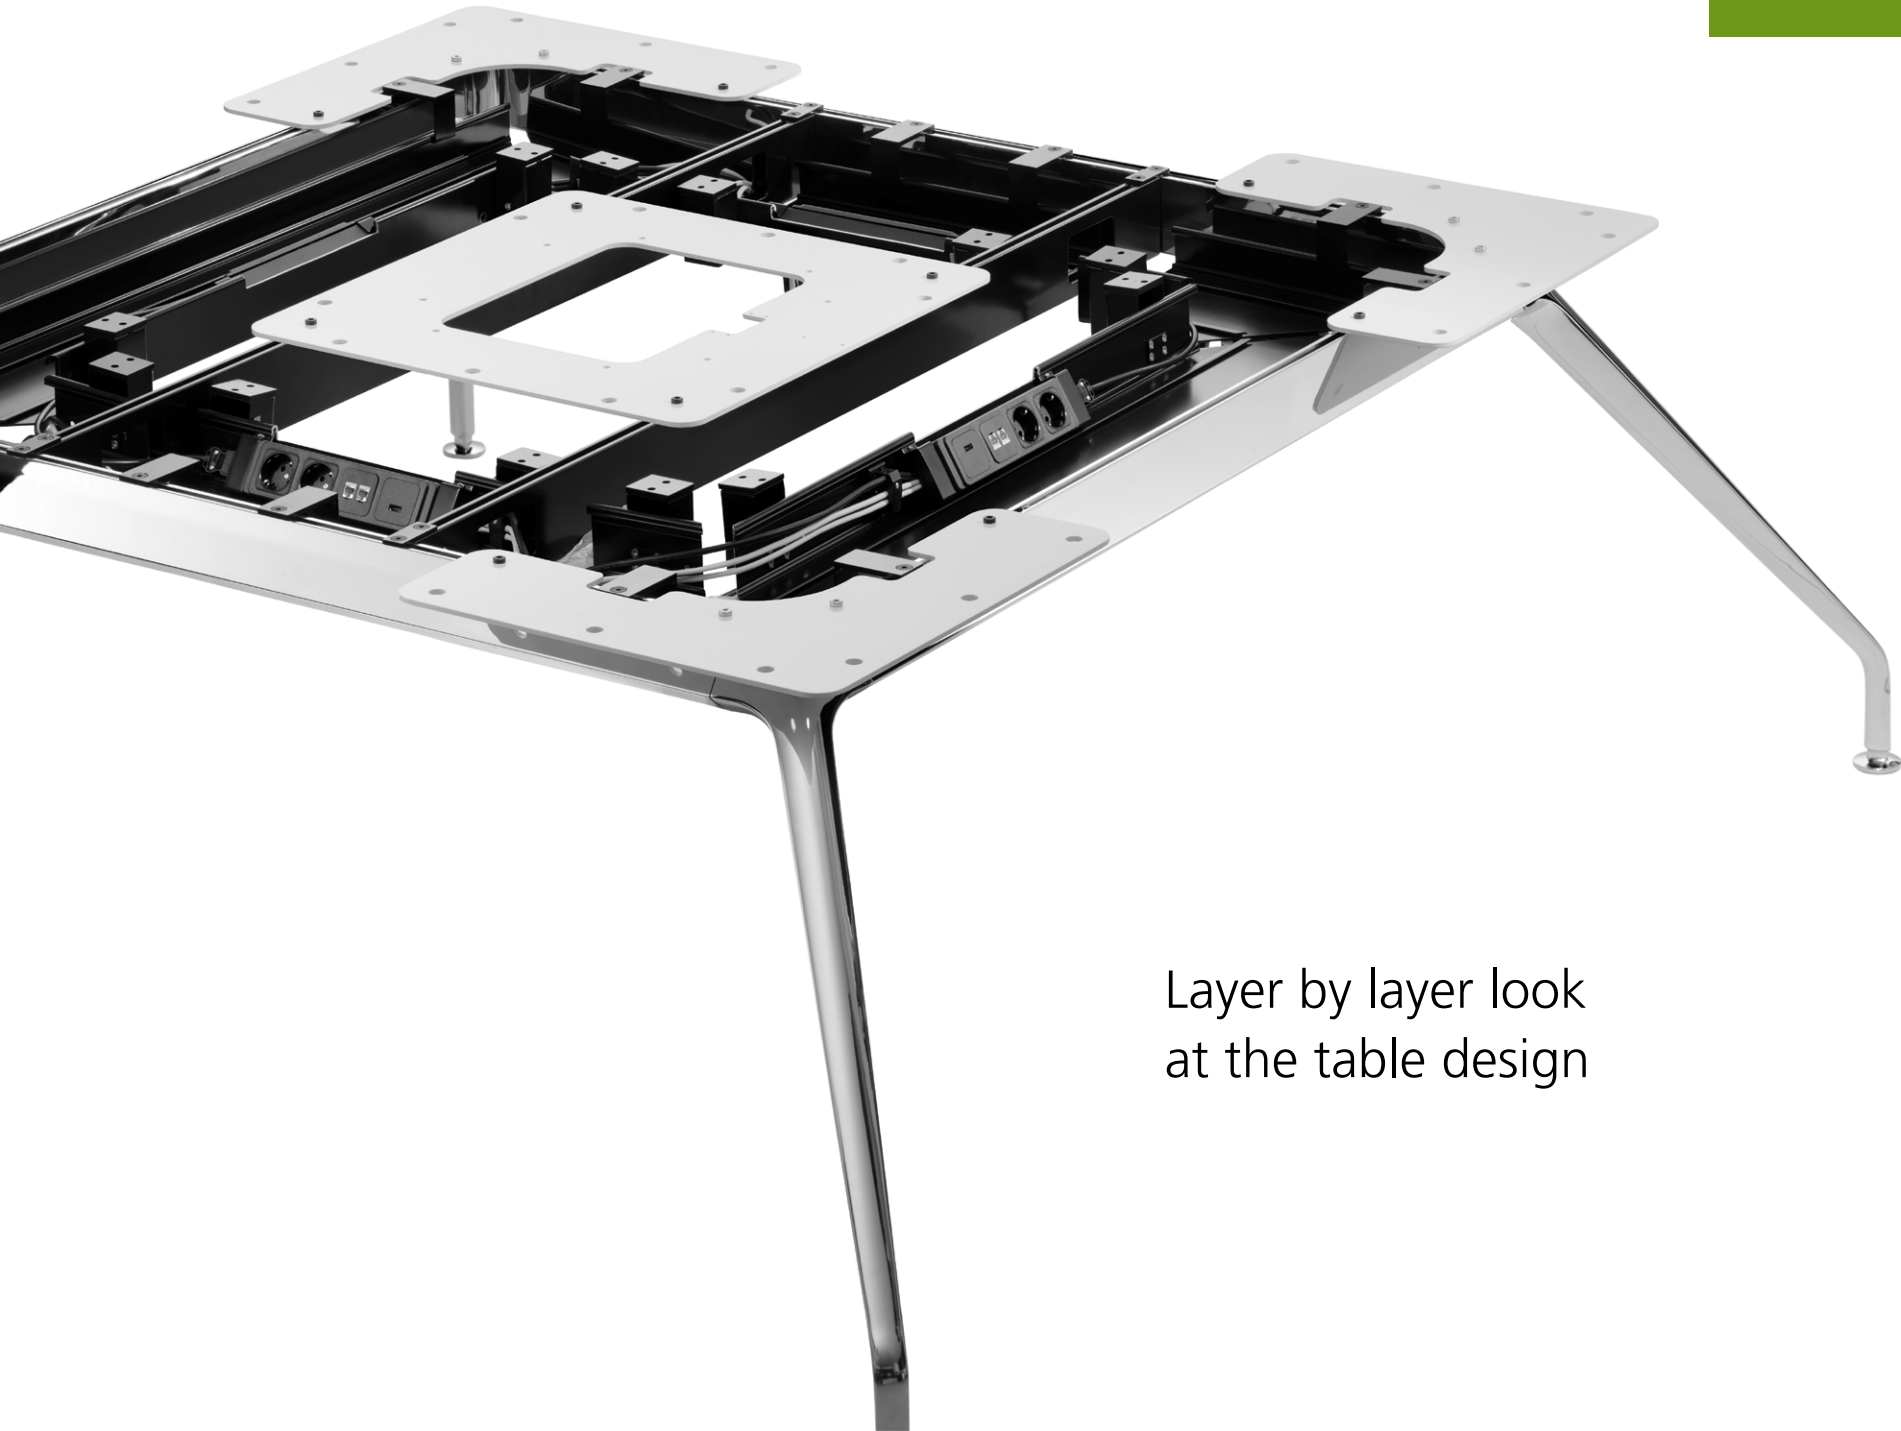

Intelligent glides.

Specially developed single table portals can be optionally integrated into the wood-based table tops. The edges of the segment cut-out and the portal are chamfered in opposite directions so that the gap for the leads looks closed.

Glass top, thickness 10 mm (3/8")

Edge symmetrically curved, table top thickness 26 mm (1")

Layer by layer look
at the table design

Layer by layer look
at the table design

Layer by layer look
at the table design

Layer by layer look
at the table design

Layer by layer look
at the table design

Layer by layer look
at the table design

Layer by layer look
at the table design

Integrated design. Classy spans. Diverse formats.

- The tables reflect the distinctive, multi-award-winning design of the Graph chairs. The options for combining tables and chairs from one range create an impressive ambiance at a consistently high standard of design and quality.
- The symmetrically curved table edges on the wood-based table tops are especially elegant and their look and feel appealing.
- Despite its distinctive appearance, a wide range of table top formats and surfaces mean that Graph can match specific design concepts and different numbers of people.
- Table tops that project far and large spans add up to generous table surfaces with few legs. As a result, a high level of comfort with maximum leg room is achieved.
- Specially developed single table portals and cable channels offer numerous opportunities to integrate multi-media. Multi-media equipment is virtually concealed behind the underframes, but still easy to access due to fold-away cable channels.