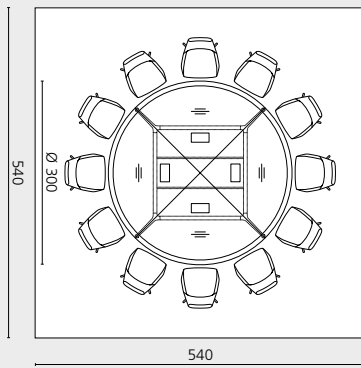

Intelligent glides.

Specially developed single table portals can be optionally integrated into the wood-based table tops. The edges of the segment cut-out and the portal are chamfered in opposite directions so that the gap for the leads looks closed.

Glass top, thickness 10 mm (3/8")

Edge symmetrically curved, table top thickness 26 mm (1")

Layer by layer look
at the table design

Layer by layer look
at the table design

Layer by layer look
at the table design