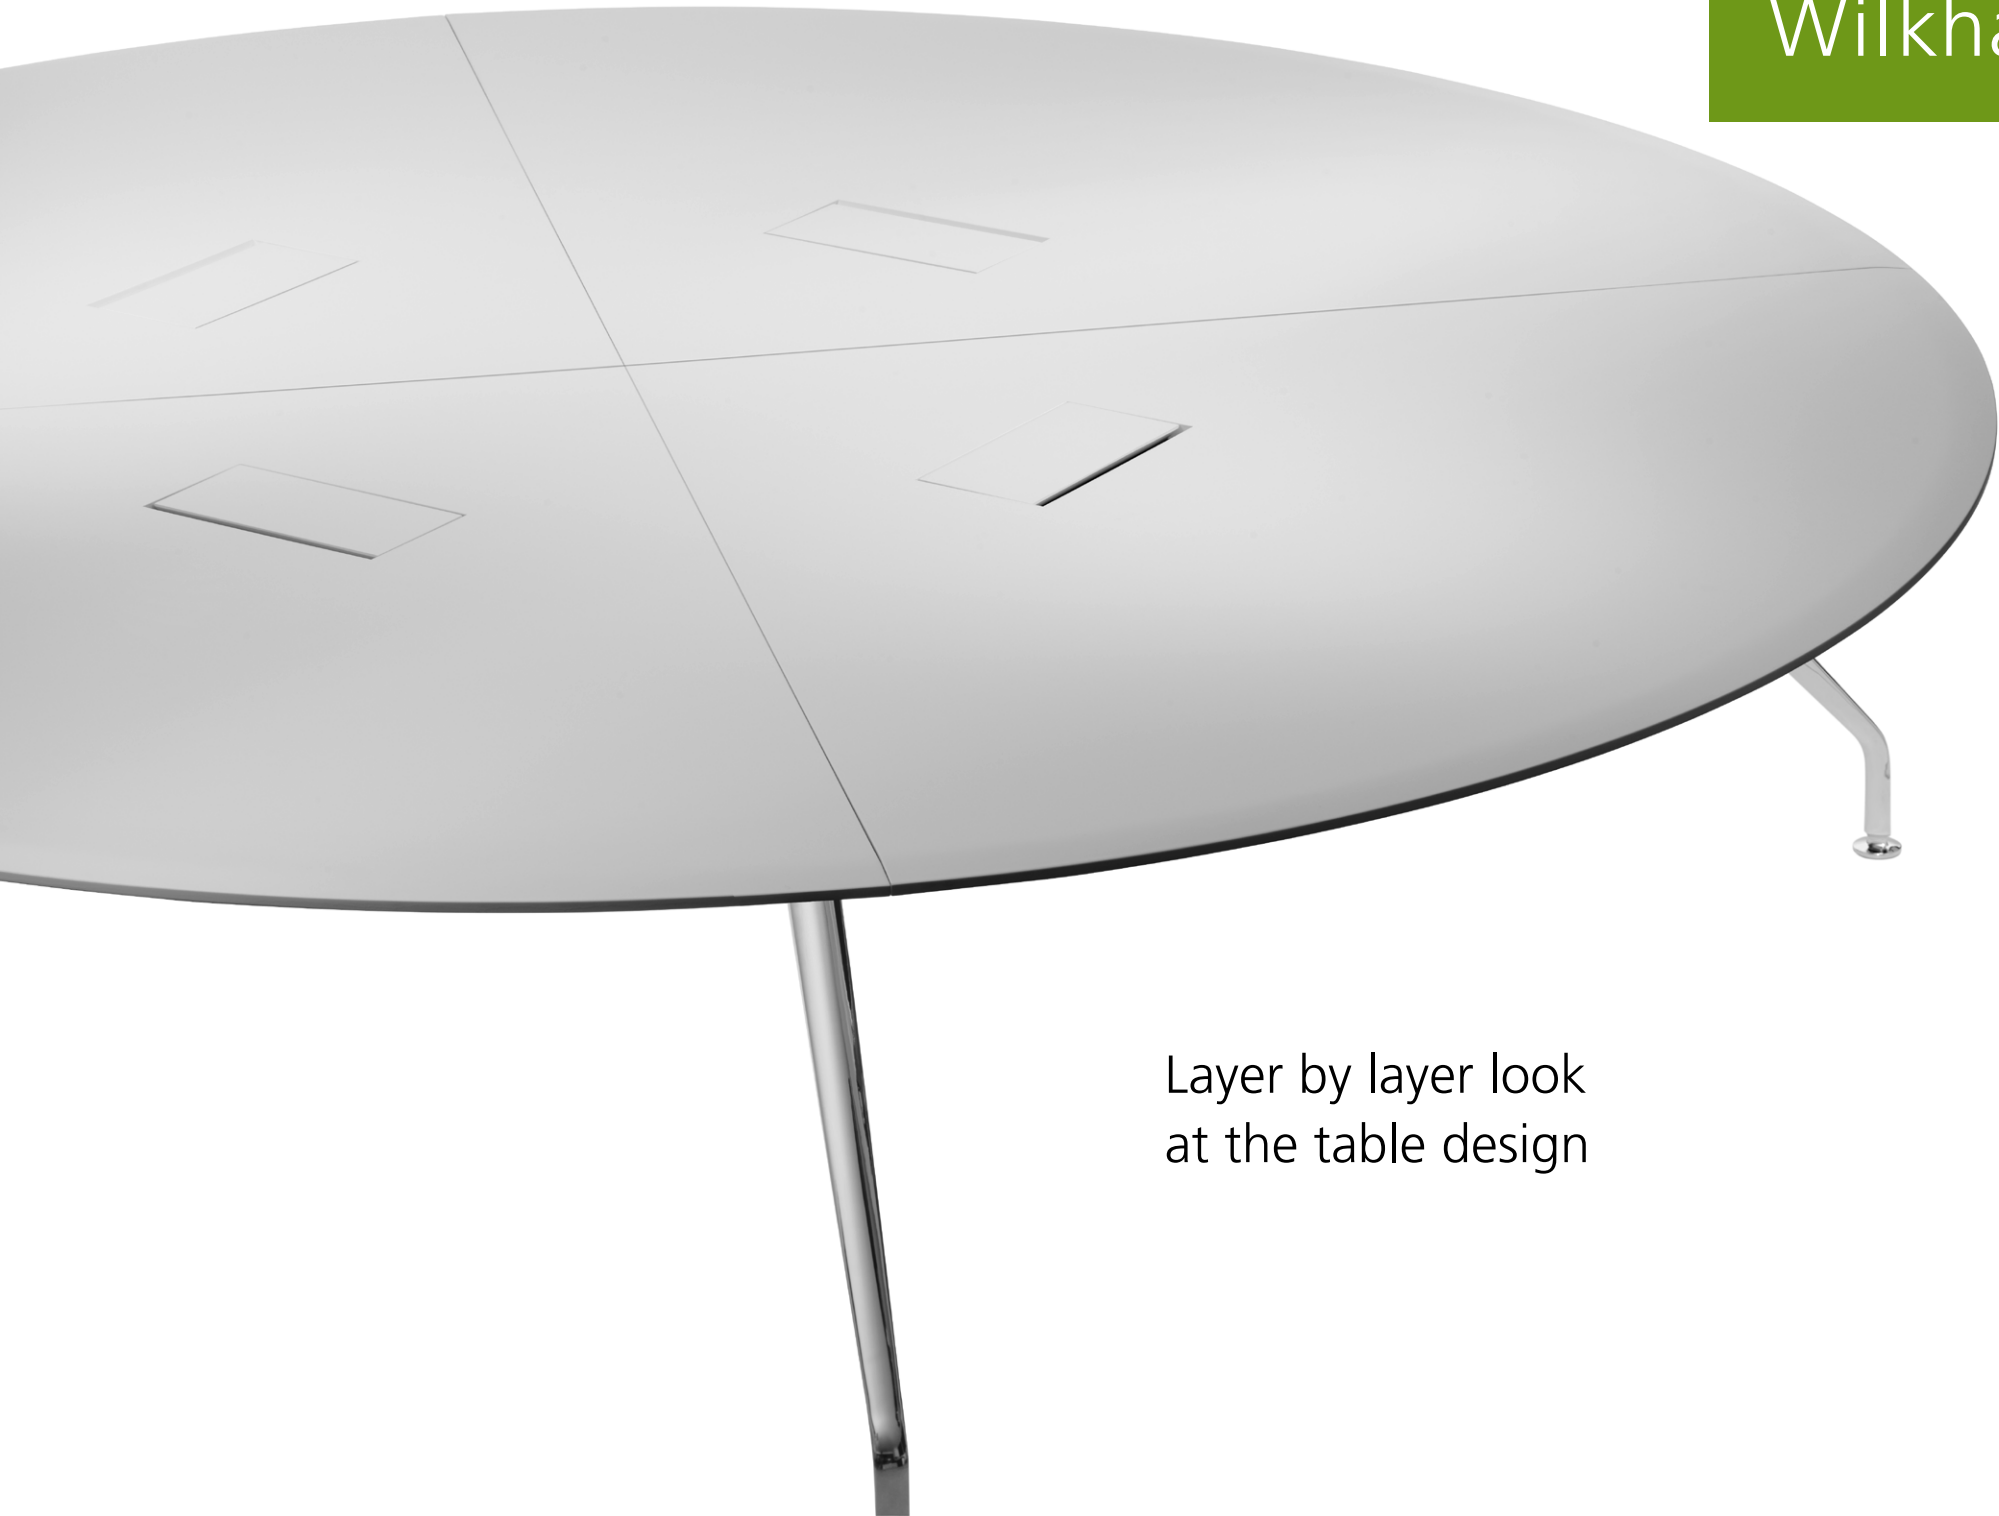

Intelligent glides.

Specially developed single table portals can be optionally integrated into the wood-based table tops. The edges of the segment cut-out and the portal are chamfered in opposite directions so that the gap for the leads looks closed.

Glass top, thickness 10 mm (3/8")

Edge symmetrically curved, table top thickness 26 mm (1")

Layer by layer look
at the table design

Layer by layer look
at the table design

Layer by layer look
at the table design

Layer by layer look
at the table design

Layer by layer look
at the table design

Layer by layer look
at the table design

Layer by layer look
at the table design

Integrated design. Classy spans. Diverse formats.

- The tables reflect the distinctive, multi-award-winning design of the Graph chairs. The options for combining tables and chairs from one range create an impressive ambiance at a consistently high standard of design and quality.
- The symmetrically curved table edges on the wood-based table tops are especially elegant and their look and feel appealing.
- Despite its distinctive appearance, a wide range of table top formats and surfaces mean that Graph can match specific design concepts and different numbers of people.
- Table tops that project far and large spans add up to generous table surfaces with few legs. As a result, a high level of comfort with maximum leg room is achieved.
- Specially developed single table portals and cable channels offer numerous opportunities to integrate multi-media. Multi-media equipment is virtually concealed behind the underframes, but still easy to access due to fold-away cable channels.