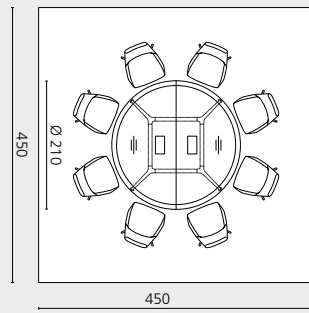

Intelligent glides.

Specially developed single table portals can be optionally integrated into the wood-based table tops. The edges of the segment cut-out and the portal are chamfered in opposite directions so that the gap for the leads looks closed.

Glass top, thickness 10 mm (3/8")

Edge symmetrically curved, table top thickness 26 mm (1")

Layer by layer look
at the table design

Layer by layer look
at the table design

Layer by layer look
at the table design