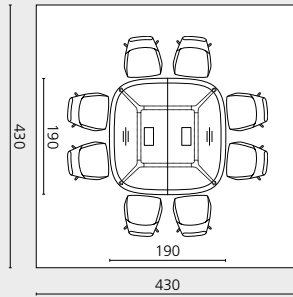

Intelligent glides.

Specially developed single table portals can be optionally integrated into the wood-based table tops. The edges of the segment cut-out and the portal are chamfered in opposite directions so that the gap for the leads looks closed.

Glass top, thickness 10 mm (3/8")

Edge symmetrically curved, table top thickness 26 mm (1")

Layer by layer look
at the table design

Layer by layer look
at the table design

Layer by layer look
at the table design