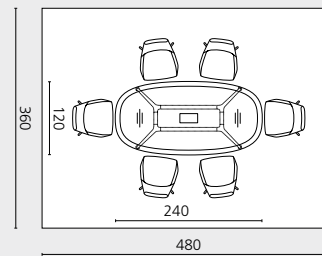

Intelligent glides.

Specially developed single table portals can be optionally integrated into the wood-based table tops. The edges of the segment cut-out and the portal are chamfered in opposite directions so that the gap for the leads looks closed.

Glass top, thickness 10 mm (3/8")

Edge symmetrically curved, table top thickness 26 mm (1")

Layer by layer look
at the table design

Layer by layer look
at the table design

Layer by layer look
at the table design