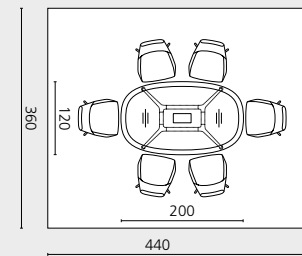

Intelligent glides.

Specially developed single table portals can be optionally integrated into the wood-based table tops. The edges of the segment cut-out and the portal are chamfered in opposite directions so that the gap for the leads looks closed.

Glass top, thickness 10 mm (3/8")

Edge symmetrically curved, table top thickness 26 mm (1")

Layer by layer look
at the table design

Layer by layer look
at the table design

Layer by layer look
at the table design