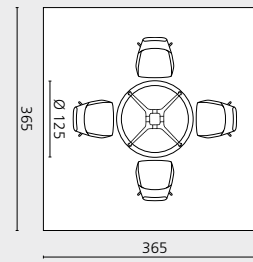

Intelligent glides.

Specially developed single table portals can be optionally integrated into the wood-based table tops. The edges of the segment cut-out and the portal are chamfered in opposite directions so that the gap for the leads looks closed.

Glass top, thickness 10 mm (3/8")

Edge symmetrically curved, table top thickness 26 mm (1")

Layer by layer look
at the table design

Layer by layer look
at the table design

Layer by layer look
at the table design