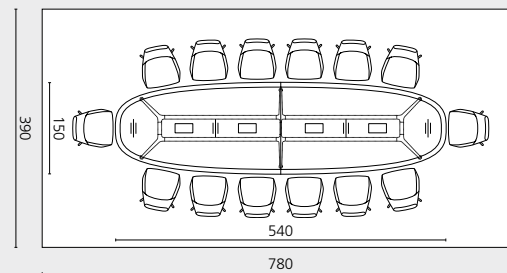

Intelligent glides.

Specially developed single table portals can be optionally integrated into the wood-based table tops. The edges of the segment cut-out and the portal are chamfered in opposite directions so that the gap for the leads looks closed.

Glass top, thickness 10 mm (3/8")

Edge symmetrically curved, table top thickness 26 mm (1")

Layer by layer look
at the table design

Layer by layer look
at the table design

Layer by layer look
at the table design