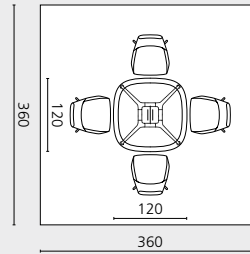

Intelligent glides.

Specially developed single table portals can be optionally integrated into the wood-based table tops. The edges of the segment cut-out and the portal are chamfered in opposite directions so that the gap for the leads looks closed.

Glass top, thickness 10 mm (3/8")

Edge symmetrically curved, table top thickness 26 mm (1")

Layer by layer look
at the table design

Layer by layer look
at the table design

Layer by layer look
at the table design