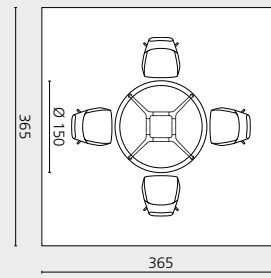

Intelligent glides.

Specially developed single table portals can be optionally integrated into the wood-based table tops. The edges of the segment cut-out and the portal are chamfered in opposite directions so that the gap for the leads looks closed.

Glass top, thickness 10 mm (3/8")

Edge symmetrically curved, table top thickness 26 mm (1")

Layer by layer look
at the table design

Layer by layer look
at the table design

Layer by layer look
at the table design