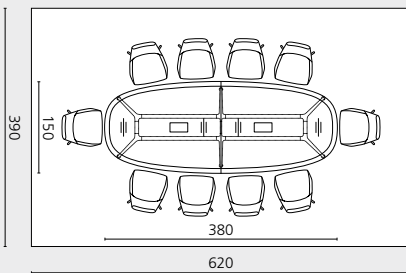

Intelligent glides.

Specially developed single table portals can be optionally integrated into the wood-based table tops. The edges of the segment cut-out and the portal are chamfered in opposite directions so that the gap for the leads looks closed.

Glass top, thickness 10 mm (3/8")

Edge symmetrically curved, table top thickness 26 mm (1")

Layer by layer look
at the table design

Layer by layer look
at the table design

Layer by layer look
at the table design