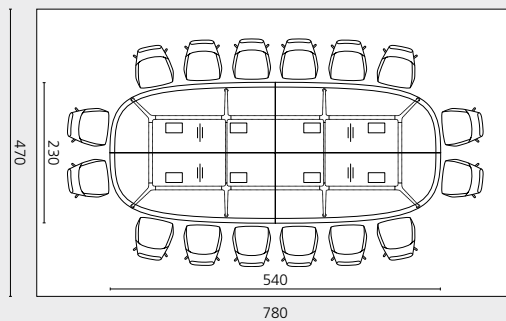

Intelligent glides.

Specially developed single table portals can be optionally integrated into the wood-based table tops. The edges of the segment cut-out and the portal are chamfered in opposite directions so that the gap for the leads looks closed.

Glass top, thickness 10 mm (3/8")

Edge symmetrically curved, table top thickness 26 mm (1")

Layer by layer look
at the table design

Layer by layer look
at the table design

Layer by layer look
at the table design