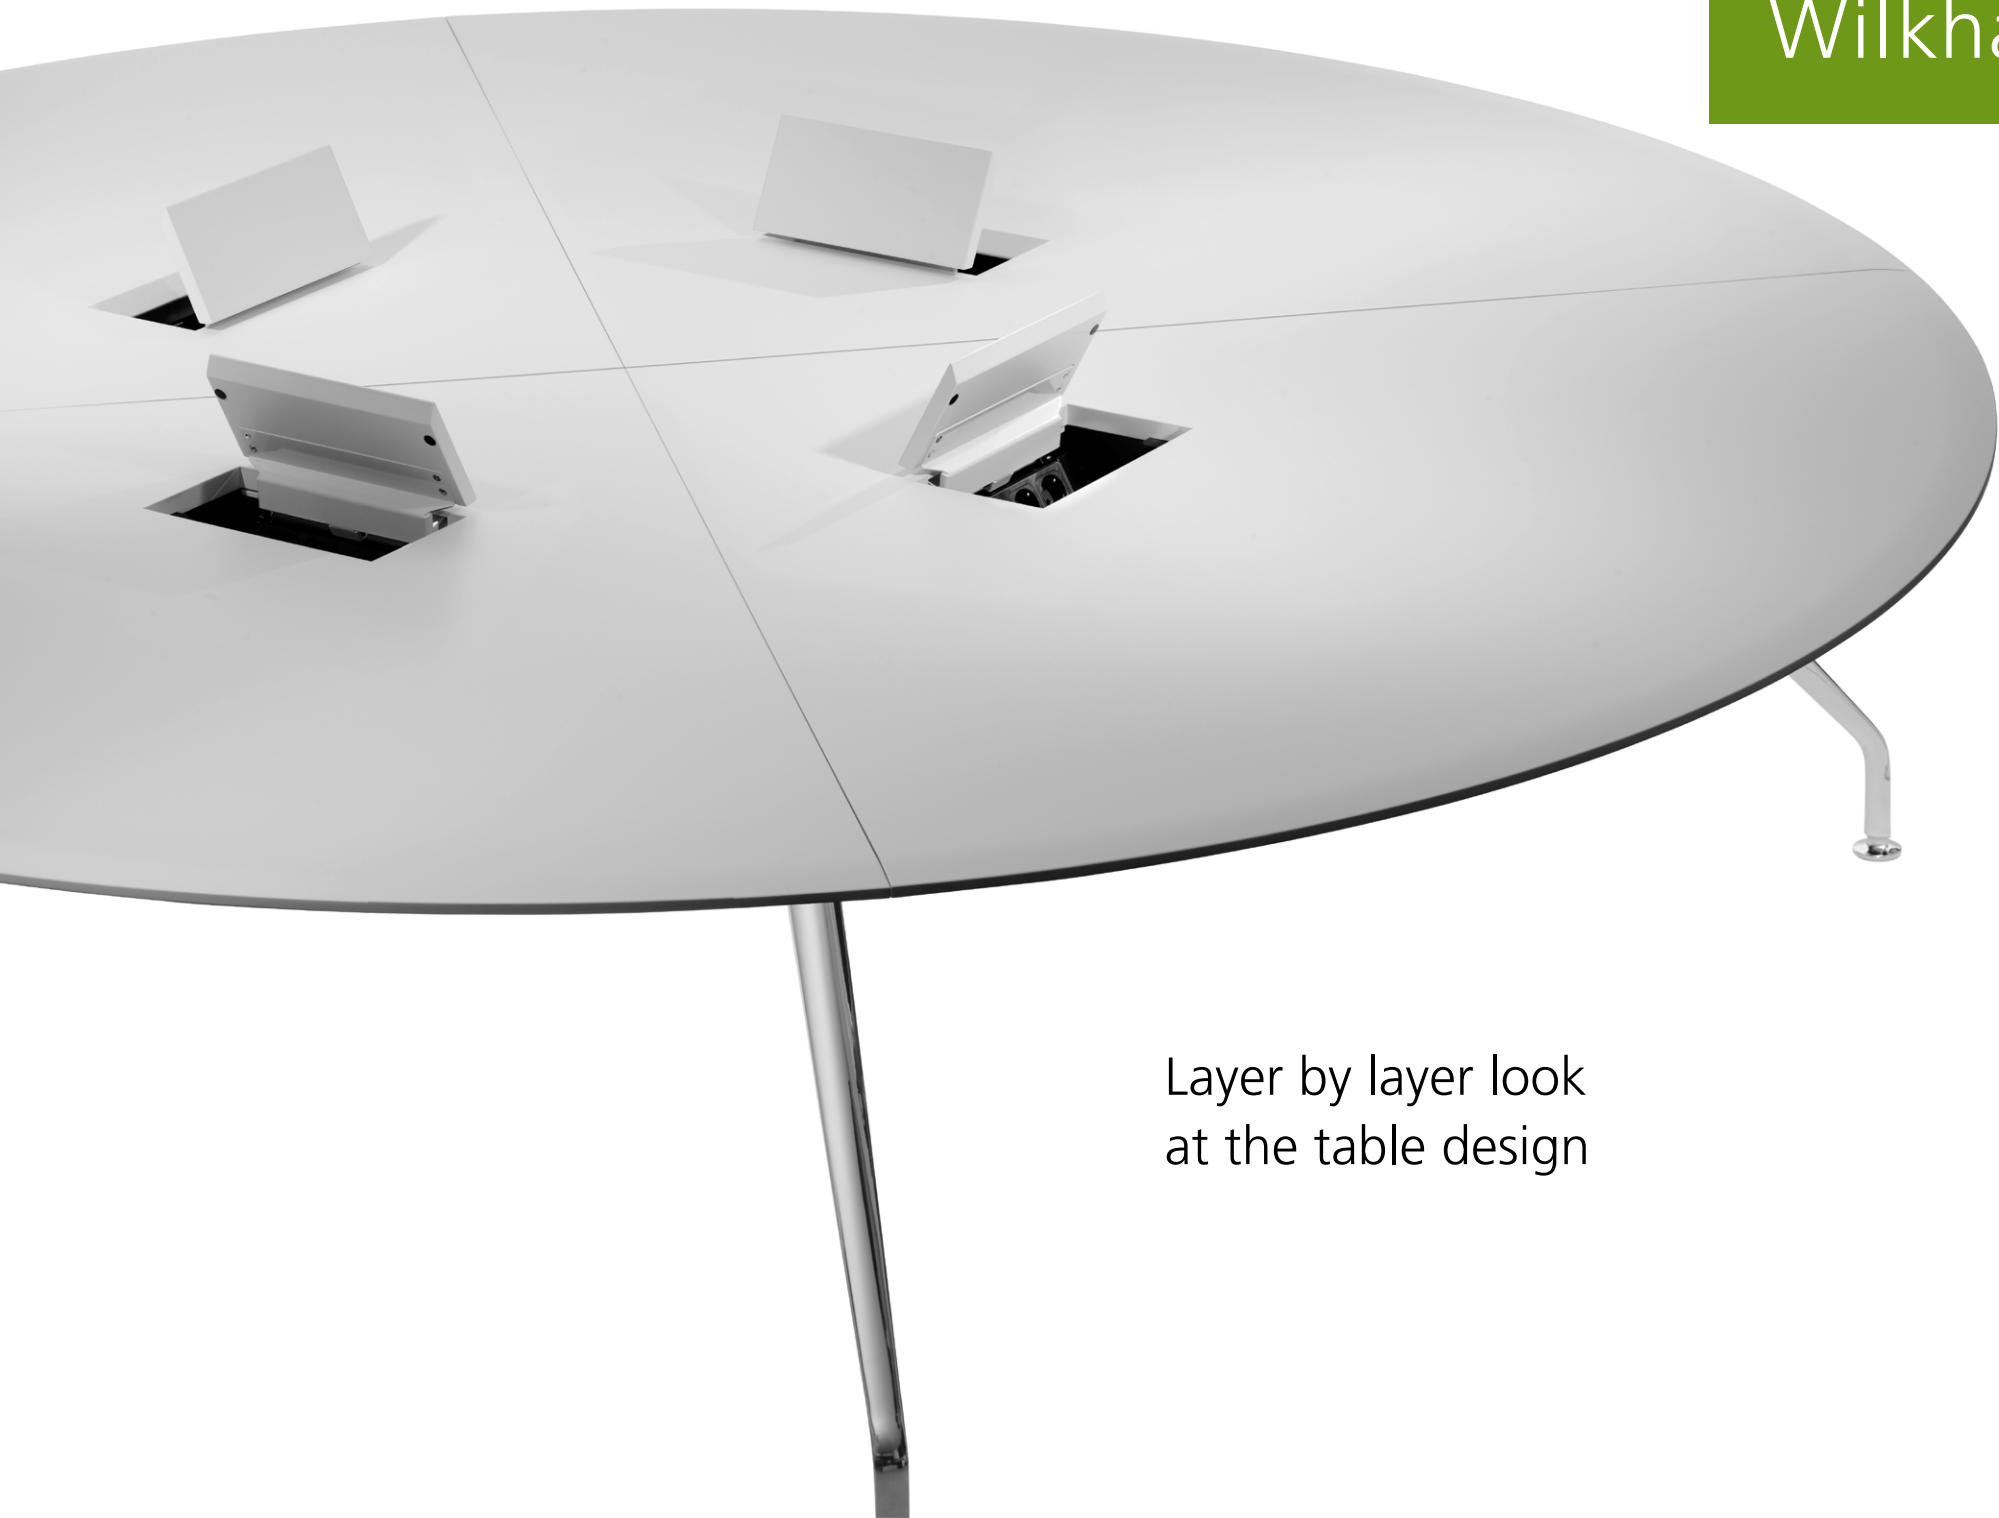

Intelligent glides.

Specially developed single table portals can be optionally integrated into the wood-based table tops. The edges of the segment cut-out and the portal are chamfered in opposite directions so that the gap for the leads looks closed.

Glass top, thickness 10 mm (3/8")

Edge symmetrically curved, table top thickness 26 mm (1")

Layer by layer look
at the table design

Layer by layer look
at the table design

Layer by layer look
at the table design

Layer by layer look
at the table design

Layer by layer look
at the table design

Layer by layer look
at the table design

Layer by layer look
at the table design

Integrated design. Classy spans. Diverse formats.

- The tables reflect the distinctive, multi-award-winning design of the Graph chairs. The options for combining tables and chairs from one range create an impressive ambiance at a consistently high standard of design and quality.
- The symmetrically curved table edges on the wood-based table tops are especially elegant and their look and feel appealing.
- Despite its distinctive appearance, a wide range of table top formats and surfaces mean that Graph can match specific design concepts and different numbers of people.
- Table tops that project far and large spans add up to generous table surfaces with few legs. As a result, a high level of comfort with maximum leg room is achieved.
- Specially developed single table portals and cable channels offer numerous opportunities to integrate multi-media. Multi-media equipment is virtually concealed behind the underframes, but still easy to access due to fold-away cable channels.