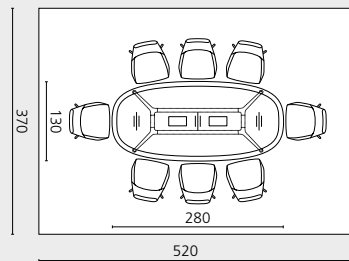

Intelligent glides.

Specially developed single table portals can be optionally integrated into the wood-based table tops. The edges of the segment cut-out and the portal are chamfered in opposite directions so that the gap for the leads looks closed.

Glass top, thickness 10 mm (3/8")

Edge symmetrically curved, table top thickness 26 mm (1")

Layer by layer look
at the table design

Layer by layer look
at the table design

Layer by layer look
at the table design